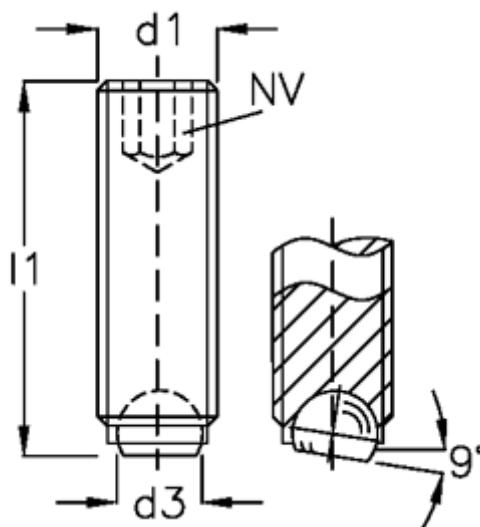

Article number: 20905659

Description: E+G Ball point screw
GN 605-M10-25-B

Measures

d1	= M10
d2	= 7.0
d3	= 6.0
Internal hexagon	= 5
l1	= 25